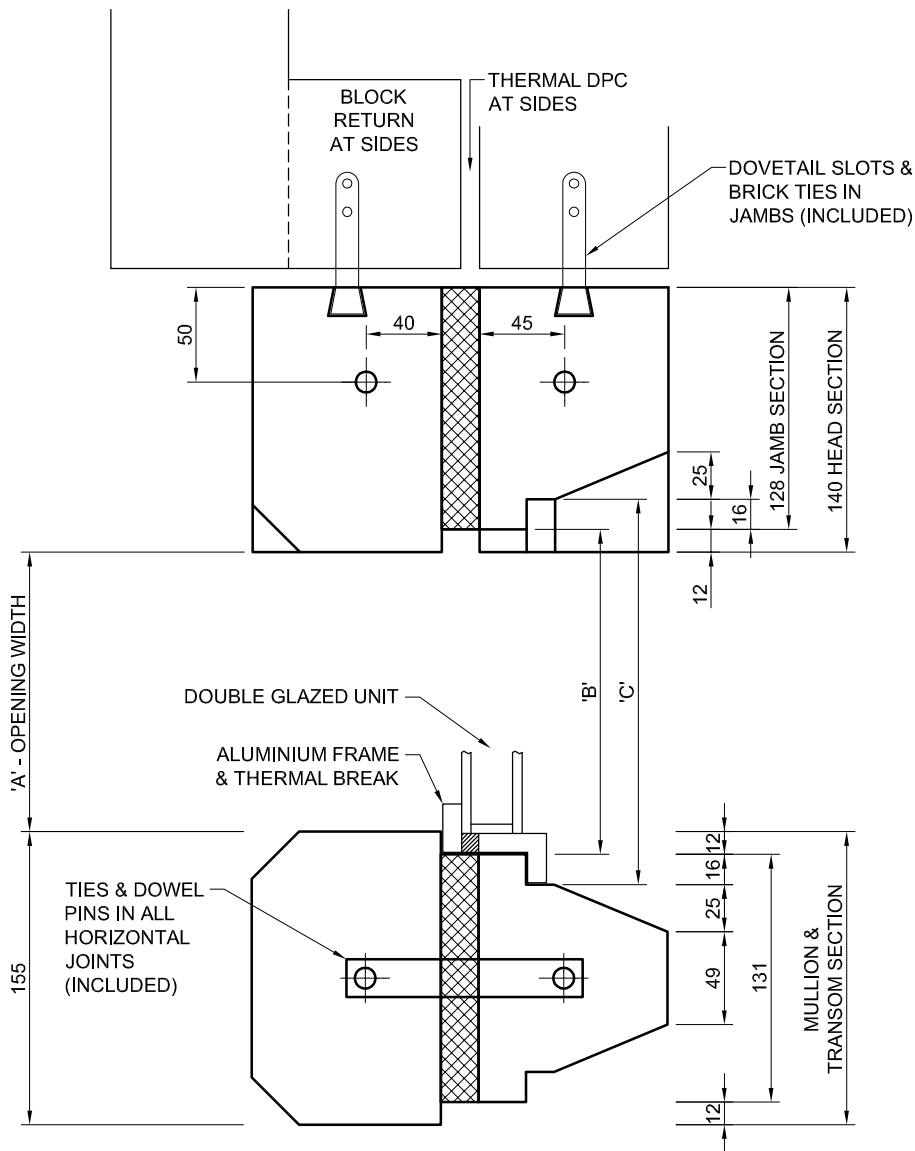

**THORVERTON
STONE**

Tel : 01392 851822
www.thorvertonstone.co.uk

**DOUBLE SKIN
WINDOW SURROUND
WITH THERMAL BREAK**

ALL DIMENSIONS ARE IN mm

STANDARD WINDOW SIZES				
SIZE		1	2	3
DIMENSION	A	556	456	325
	B	580	480	349
	C	612	512	381
CILL & HEAD LENGTHS	SIDE	769	669	538
	CENTRE	702	602	471
	SINGLE	836	736	605
TOTAL CILL AND HEAD LENGTHS	2 LIGHT	1547	1347	1085
	3 LIGHT	2258	1958	1565
	4 LIGHT	2969	2569	2045
	5 LIGHT	3680	3180	2525
	6 LIGHT	4391	3791	3005