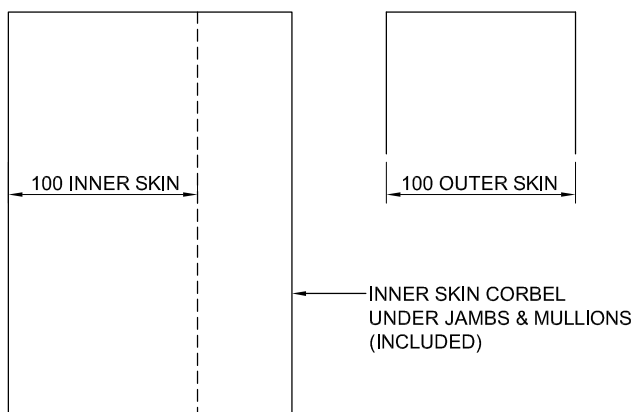

**THORVERTON
STONE**

Tel : 01392 851822
www.thorvertonstone.co.uk

**DOUBLE SKIN
WINDOW SURROUND
WITH THERMAL BREAK**

ALL DIMENSIONS ARE IN mm

STANDARD WINDOW SIZES				
SIZE		1	2	3
DIMENSION	A	556	456	325
	B	580	480	349
	C	612	512	381
CILL & HEAD LENGTHS	SIDE	769	669	538
	CENTRE	702	602	471
	SINGLE	836	736	605
TOTAL CILL AND HEAD LENGTHS	2 LIGHT	1547	1347	1085
	3 LIGHT	2258	1958	1565
	4 LIGHT	2969	2569	2045
	5 LIGHT	3680	3180	2525
	6 LIGHT	4391	3791	3005