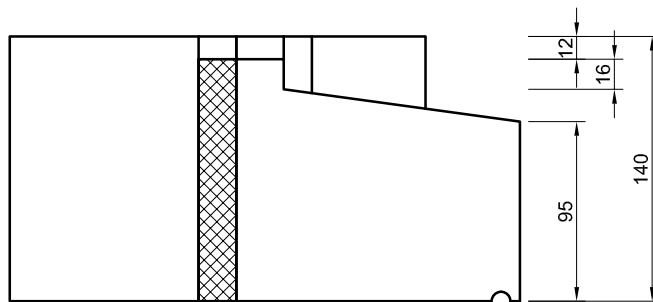

**THORVERTON
STONE**

Tel : 01392 851822
www.thorvertonstone.co.uk

**DOUBLE SKIN
WINDOW SURROUND
WITH THERMAL BREAK**

ALL DIMENSIONS ARE IN mm

STANDARD WINDOW SIZES				
SIZE		1	2	3
DIMENSION	A	556	456	325
	B	580	480	349
	C	612	512	381
CILL & HEAD LENGTHS	SIDE	769	669	538
	CENTRE	702	602	471
	SINGLE	836	736	605
TOTAL CILL AND HEAD LENGTHS	2 LIGHT	1547	1347	1085
	3 LIGHT	2258	1958	1565
	4 LIGHT	2969	2569	2045
	5 LIGHT	3680	3180	2525
	6 LIGHT	4391	3791	3005