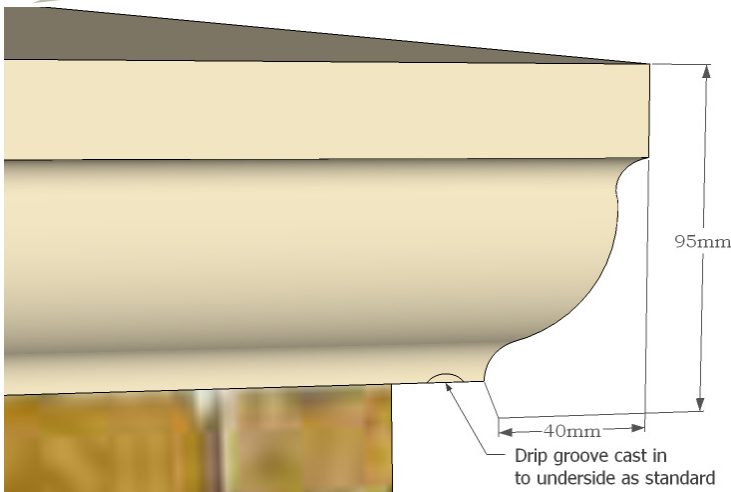

# Classic style Pier Cap

The overall height of the cap depends on the width (the bigger the cap, the higher it is)

Tell us the size of your pier(s) and we'll manufacture classic pier cap(s) to fit it

If there are special requirements such as gate posts or nearby walls to consider, let us know and we'll adjust the dimensions to fit