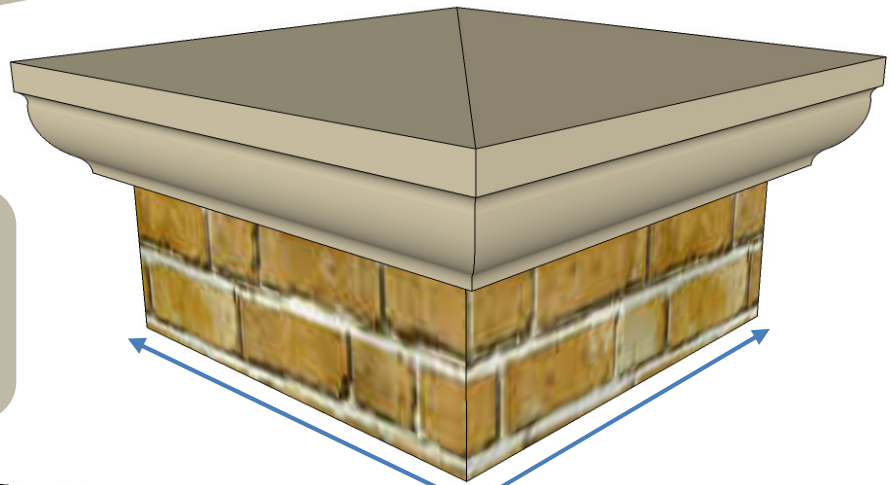

# Classic style Pier Cap

The overall height of the cap depends on the width (the bigger the cap, the higher it is)

Tell us the size of your pier(s) and we'll manufacture classic pier cap(s) to fit it

If there are special requirements such as gate posts or nearby walls to consider, let us know and we'll adjust the dimensions to fit