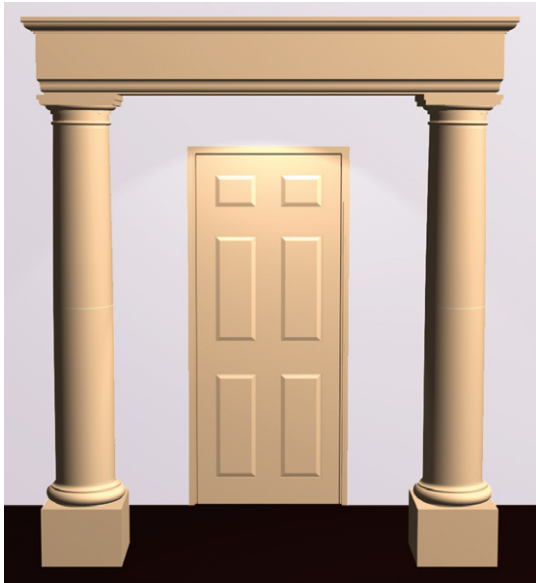

# PORTICO DETAIL Type E

Roof structure not supplied;  
to be arranged by customer

1000mm Wall Face  
to Column Centre  
(Variable)