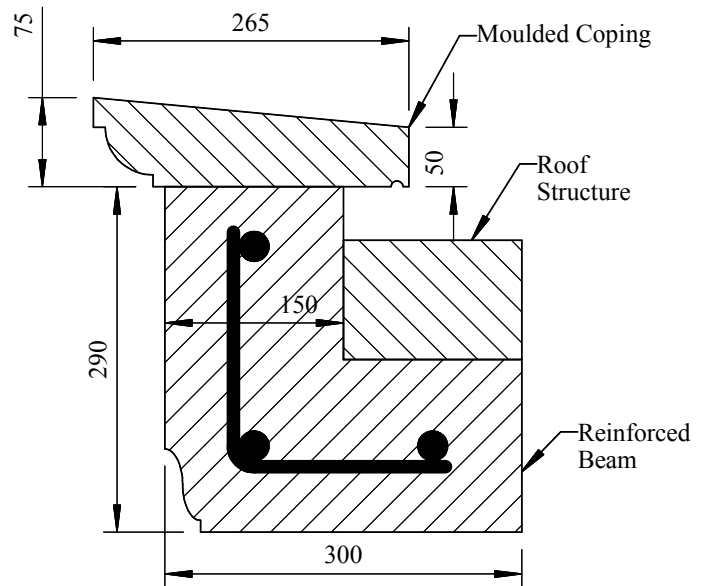

# PORTICO DETAIL Type E

Roof structure not supplied;  
to be arranged by customer

1000mm Wall Face  
to Column Centre  
(Variable)