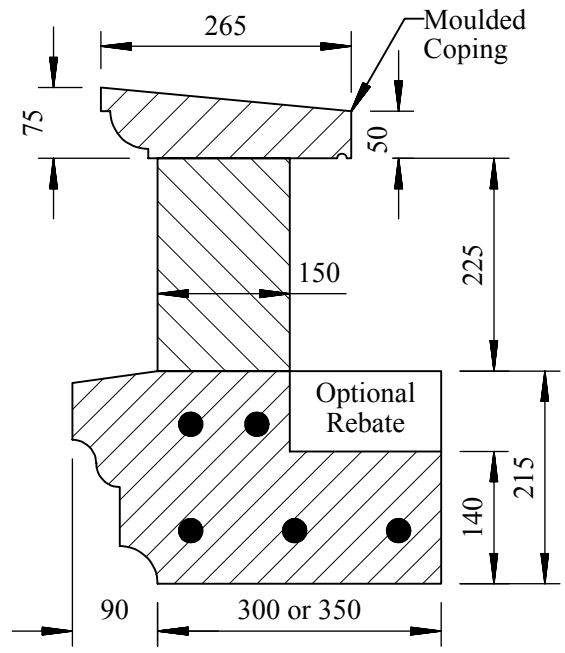

PORTICO DETAIL Type C

Roof structure not supplied;
to be arranged by customer

1000mm Wall Face
to Column Centre
(Variable)