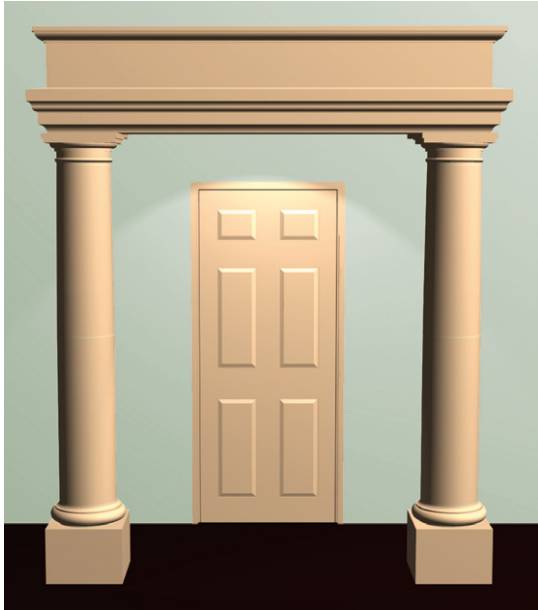

PORTICO DETAIL Type C

Roof structure not supplied;
to be arranged by customer

1000mm Wall Face
to Column Centre
(Variable)