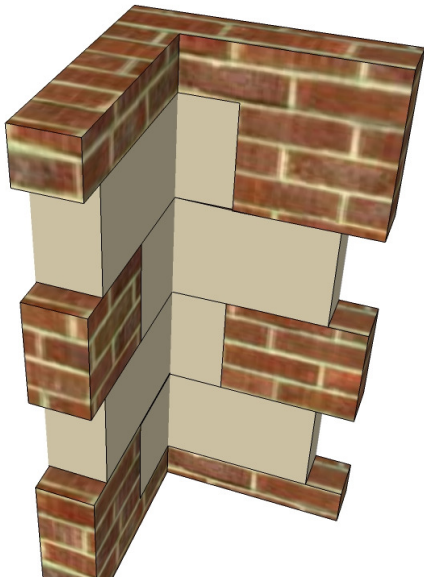

Return Quoin Stones

Standard return quoins are built into the wall, forming part of the structure. - see our cladding quoins if you intend to fix the stones after the wall is built.

Typical Leg and height dimensions		
Leg	Leg	Height
440mm	215mm	215mm
295mm	215mm	140mm

Leg and height dimensions usually coincide with brick sizes

Information we'll need to make your order:

- Both leg and height dimensions
- The overall quantity you require

Contact Us Today

T: 01392 851822

F: 01392 851833