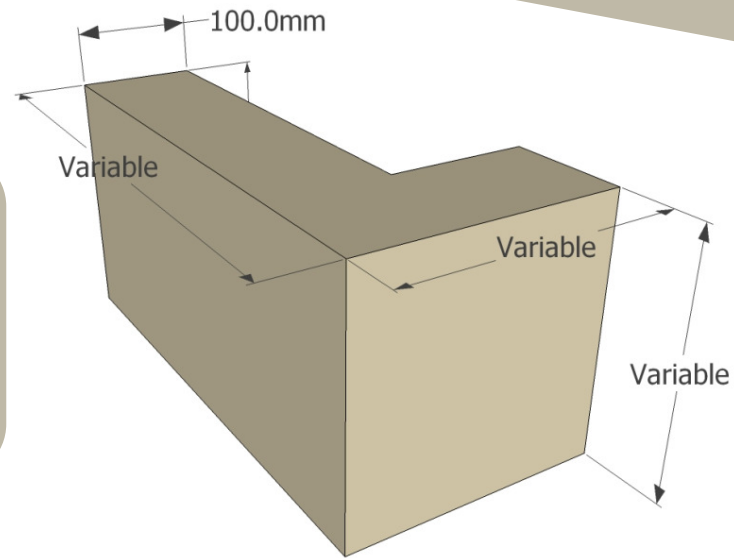

Return Quoin Stones

Standard return quoins are built into the wall, forming part of the structure. - see our cladding quoins if you intend to fix the stones after the wall is built.

Typical Leg and height dimensions		
Leg	Leg	Height
440mm	215mm	215mm
295mm	215mm	140mm

Leg and height dimensions usually coincide with brick sizes

Information we'll need to make your order:

- Both leg and height dimensions
- The overall quantity you require

Contact Us Today

T: 01392 851822

F: 01392 851833