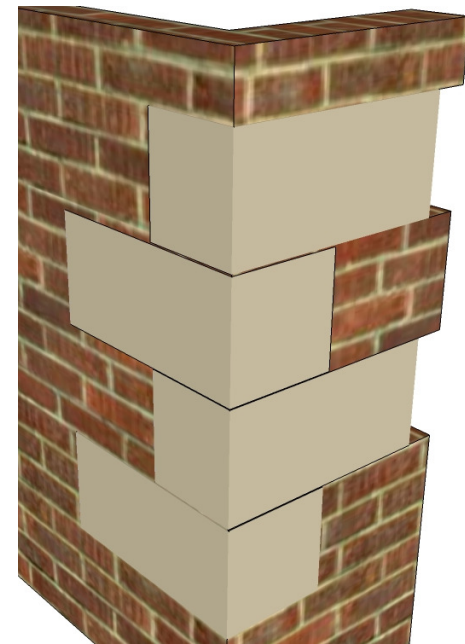

Information we'll need to make your order:

- Both leg and height dimensions
- The overall quantity you require

Contact Us Today

T: 01392 851822

F: 01392 851833

E: caststone@thorvertonstone.co.uk

W: www.thorvertonstone.co.uk

Scan the QR Code
for more about
Quoin Stones

Manufacturers of Cast Stone Architectural Dressings