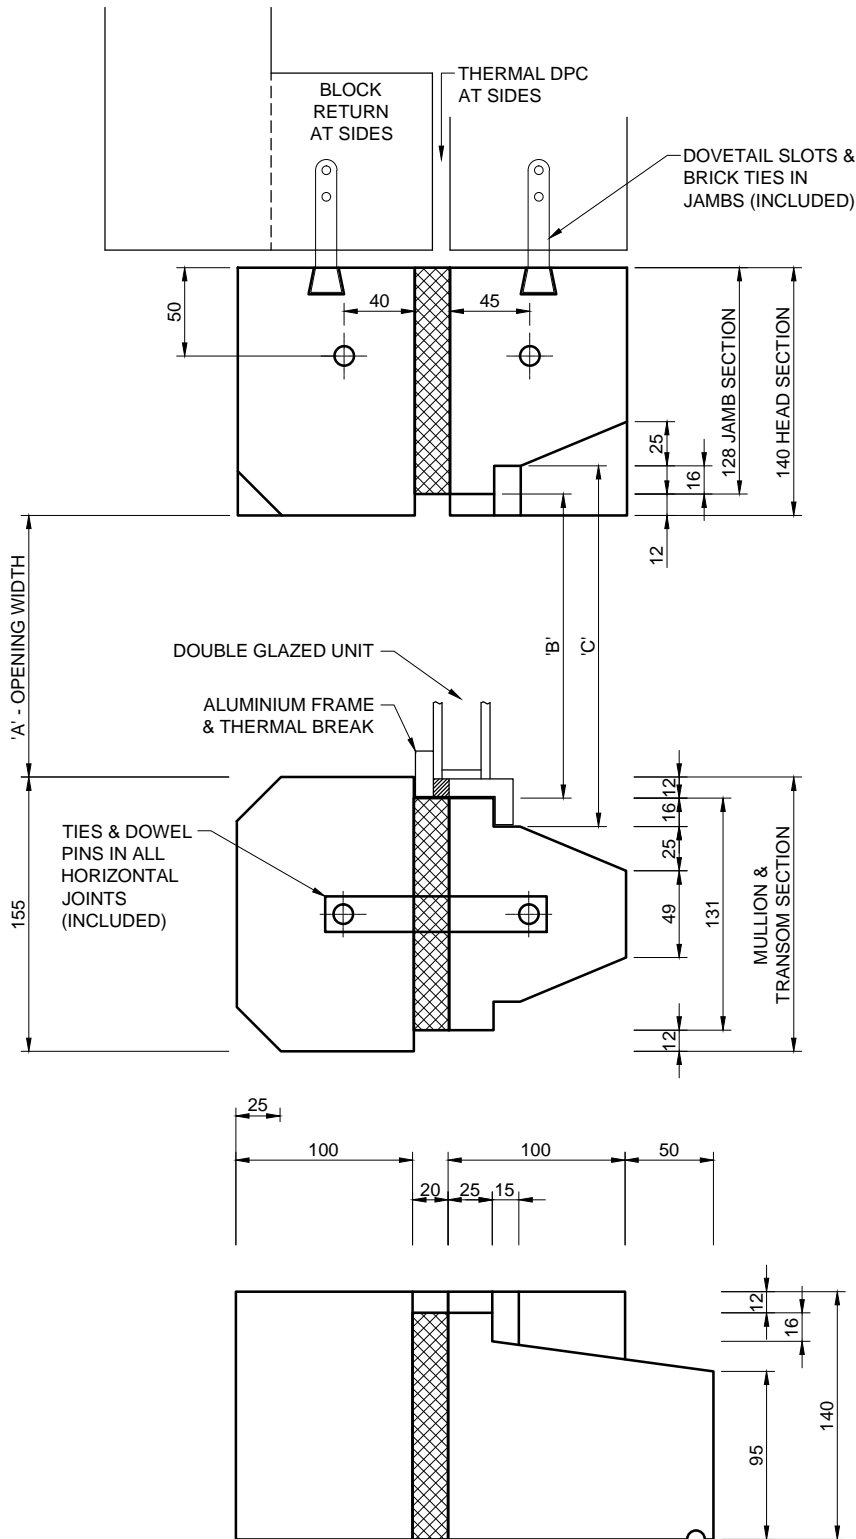

**THORVERTON
STONE**

Tel : 01392 851822
www.thorvertonstone.co.uk

**DOUBLE SKIN
WINDOW SURROUND
WITH THERMAL BREAK**

ALL DIMENSIONS ARE IN mm

STANDARD WINDOW SIZES (JAN 2015)					
SIZE		1	2	3	4
DIMENSION	A	576	556	456	325
	B	600	580	480	349
	C	632	612	512	381
CILL & HEAD LENGTHS	SIDE	789	769	669	538
	CENTRE	722	702	602	471
	SINGLE	856	836	736	605
TOTAL CILL AND HEAD LENGTHS	2 LIGHT	1587	1547	1347	1085
	3 LIGHT	2318	2258	1958	1565
	4 LIGHT	3049	2969	2569	2045
	5 LIGHT	3780	3680	3180	2525
	6 LIGHT	4511	4391	3791	3005
	ESCAPE				