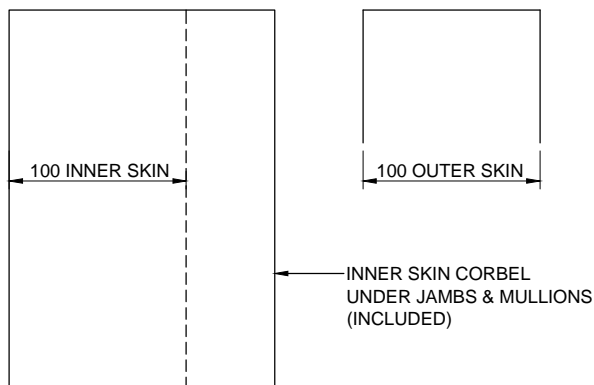

**THORVERTON
STONE**

Tel : 01392 851822
www.thorvertonstone.co.uk

**DOUBLE SKIN
WINDOW SURROUND
WITH THERMAL BREAK**

ALL DIMENSIONS ARE IN mm

STANDARD WINDOW SIZES (JAN 2015)					
SIZE		1	2	3	4
DIMENSION	A	576	556	456	325
	B	600	580	480	349
	C	632	612	512	381
CILL & HEAD LENGTHS	SIDE	789	769	669	538
	CENTRE	722	702	602	471
	SINGLE	856	836	736	605
TOTAL CILL AND HEAD LENGTHS	2 LIGHT	1587	1547	1347	1085
	3 LIGHT	2318	2258	1958	1565
	4 LIGHT	3049	2969	2569	2045
	5 LIGHT	3780	3680	3180	2525
	6 LIGHT	4511	4391	3791	3005
	ESCAPE				